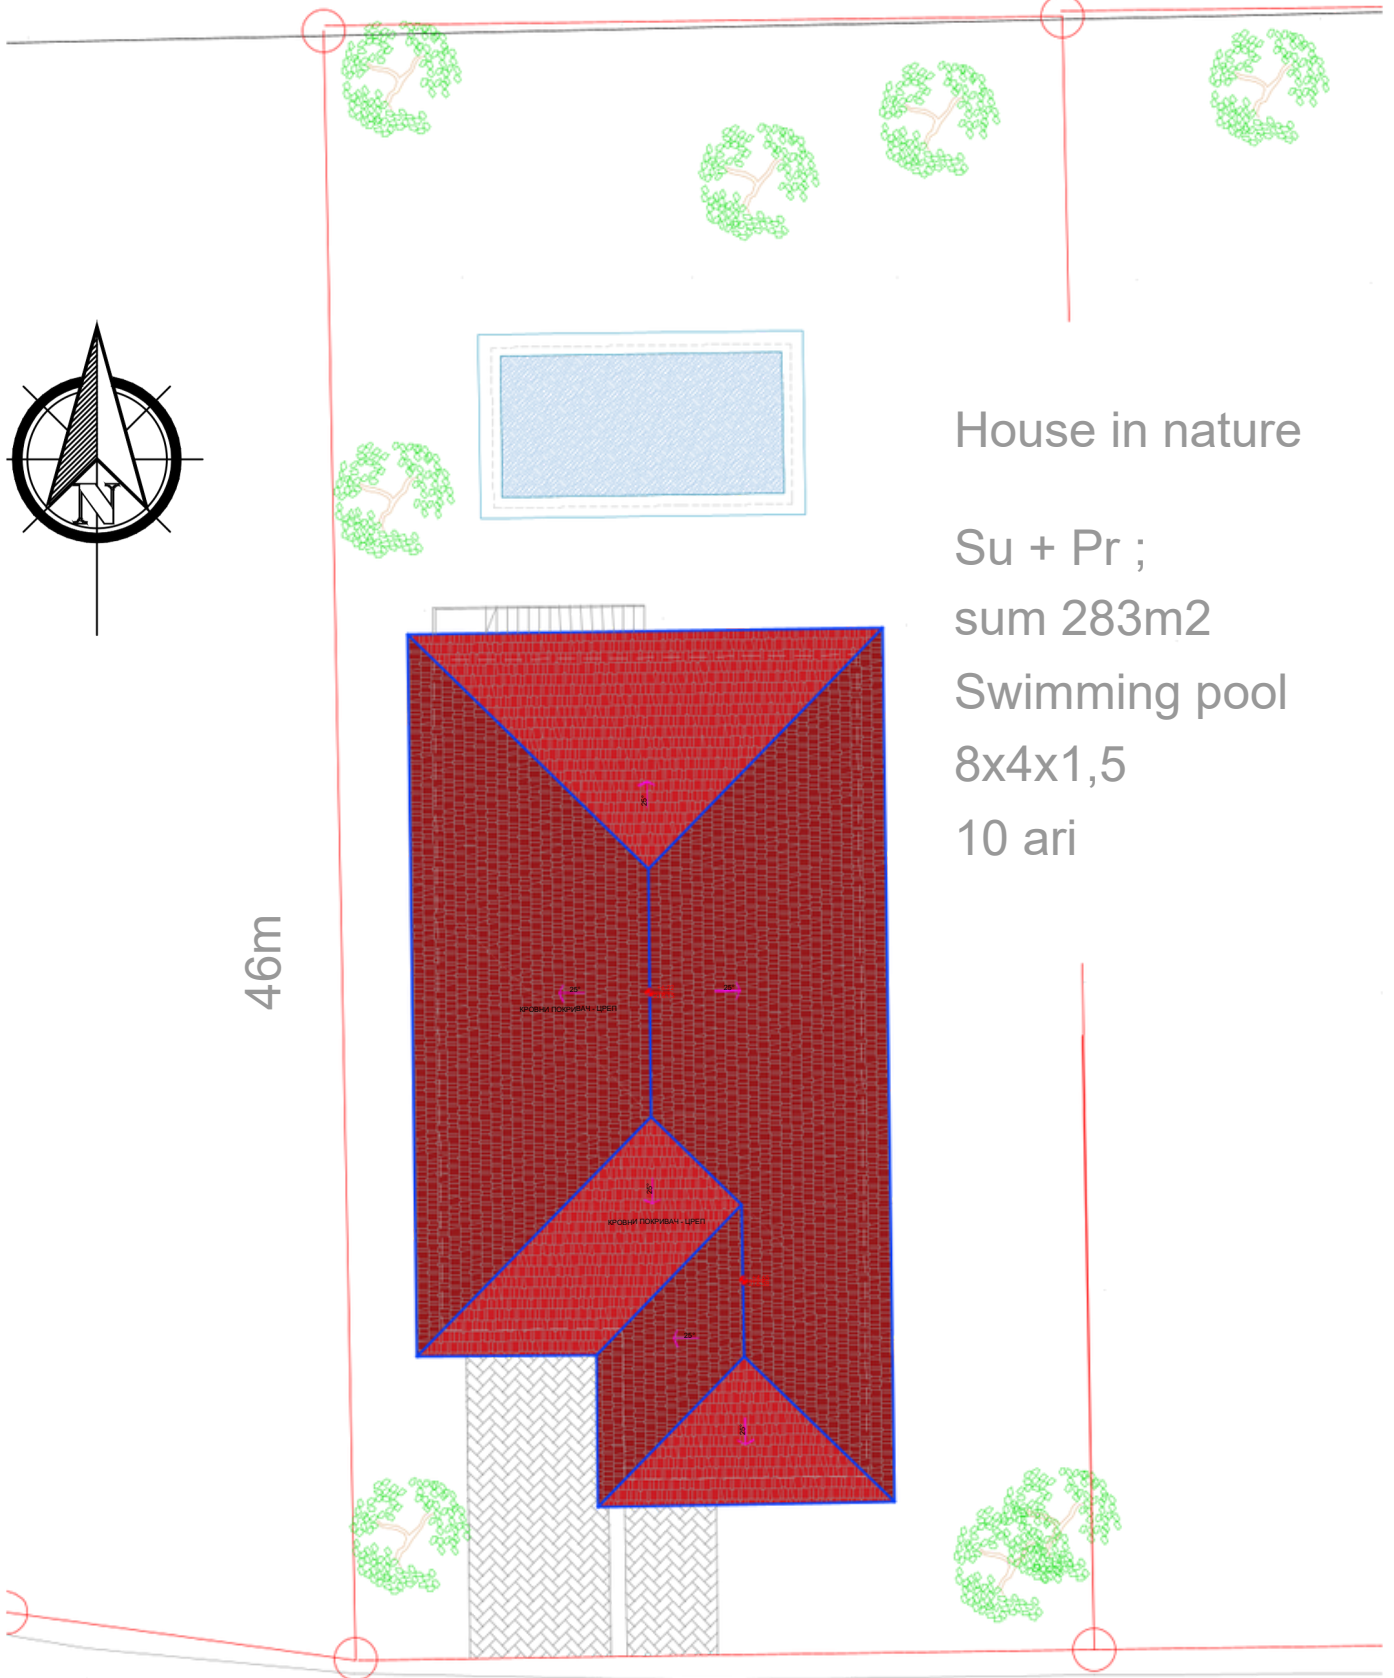

21 m

House in nature

Su + Pr ;

sum 283m<sup>2</sup>

Swimming pool

8x4x1,5

10 ari

46m

Additional contents of the yard and ground floor decoration with a supplementary agreement.